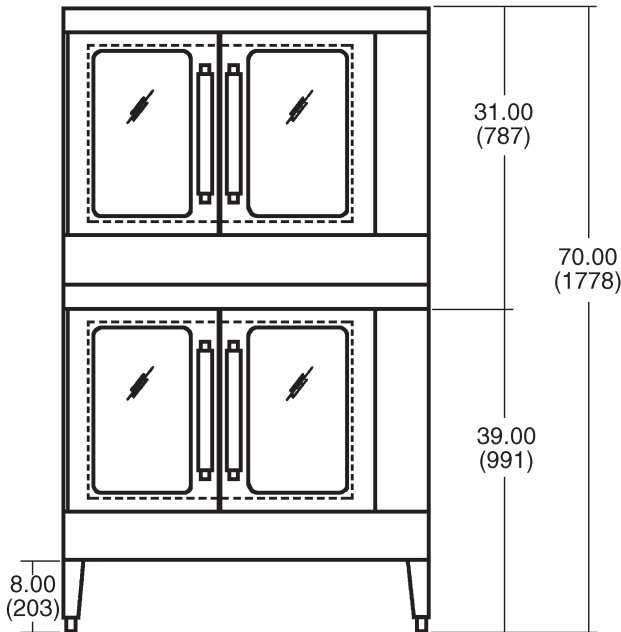

MODEL NO.	WIDTH	DEPTH (INCLUDES HANDLES)	HEIGHT	BTU/HR. PER OVEN	TOTAL BTU/HR.	ELECTRICAL	APPROX. SHP. WT.	
							LBS.	KG
VC44G	40"	42¹/₄"	70"	44,000	88,000	120/60/1	994	450

NOTE: In line with its policy to continually improve its products, Vulcan-Hart Company reserves the right to change materials and specifications without notice.

VULCAN-HART COMPANY, P.O. BOX 696, LOUISVILLE, KY 40201, TEL. 1-800-814-2028
502-778-2791 QUOTE & ORDER FAX: 1-800-444-0602