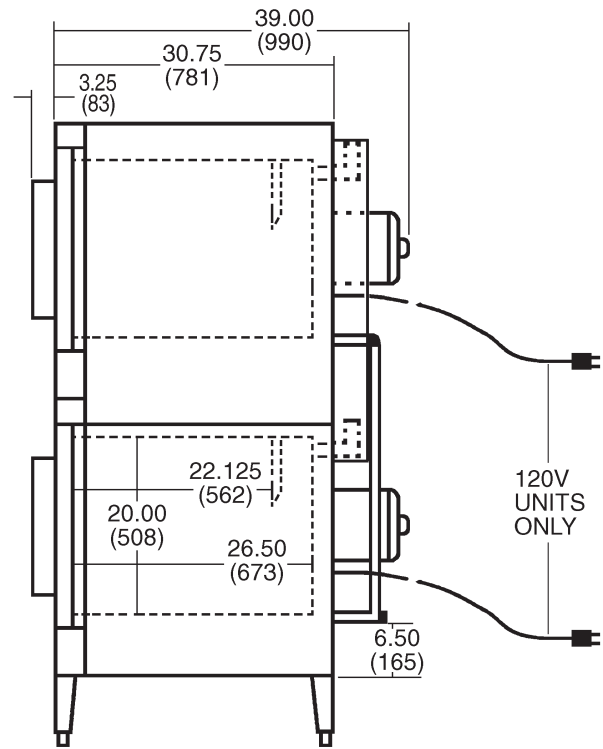

MODEL NO.	WIDTH	DEPTH (INCLUDES HANDLES)	HEIGHT	BTU/HR. PER OVEN	TOTAL BTU/HR.	ELECTRICAL	APPROX. SHP. WT.	
							LBS.	KG
VC44G	40"	42¹/₄"	70"	44,000	88,000	120/60/1	994	450

NOTE: In line with its policy to continually improve its products, Vulcan-Hart Company reserves the right to change materials and specifications without notice.

VULCAN-HART COMPANY, P.O. BOX 696, LOUISVILLE, KY 40201, TEL. 1-800-814-2028
502-778-2791 QUOTE & ORDER FAX: 1-800-444-0602