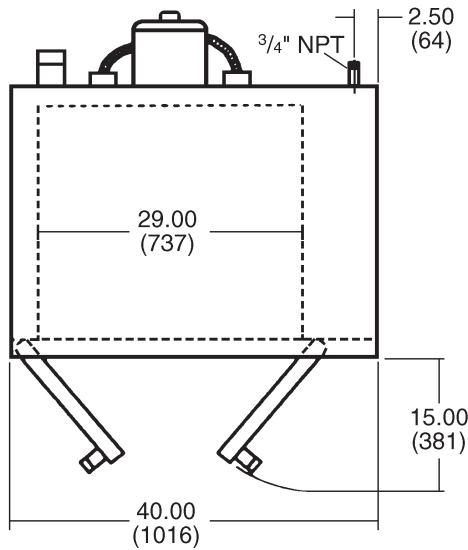

MODEL NO.	WIDTH	DEPTH (INCLUDES HANDLES)	HEIGHT	BTU/HR. PER OVEN	TOTAL BTU/HR.	ELECTRICAL	APPROX. SHP. WT.	
							LBS.	KG
VC44G	40"	42¹/₄"	70"	44,000	88,000	120/60/1	994	450

NOTE: In line with its policy to continually improve its products, Vulcan-Hart Company reserves the right to change materials and specifications without notice.

VULCAN-HART COMPANY, P.O. BOX 696, LOUISVILLE, KY 40201, TEL. 1-800-814-2028
502-778-2791 QUOTE & ORDER FAX: 1-800-444-0602